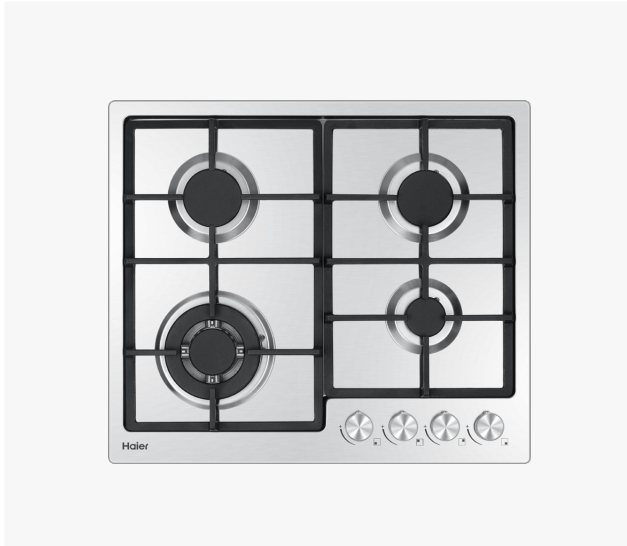

60cm 500 Series Gas on Steel Cooktop

Stainless Steel

Cook with the flair and flame of gas, using this compact black cooktop with four burners including a wok burner.

- Four burners, including a wok burner for high heat cooking
- Single surface cast iron trivets make it easy to slide cookware between burners
- Includes a flame failure safety system

- Designed to pair with a Haier black and stainless steel wall oven

DIMENSIONS

Height	88 mm
Width	580 mm
Depth	500 mm

FEATURES & BENEFITS

Rapid Heating And Control

Master high heat cooking with the powerful wok burner, or use a smaller burner for low simmer control.

Cast iron trivets form a flat surface, making it easy to slide your pots and pans across the cooktop as you create a delicious meal.

Matching Design

This gas on steel cooktop matches the wider Haier family of appliances, pairing well with a stainless steel and black wall oven.

Performance

Cast iron trivets	•
Electronic ignition	•
LPG/Natural gas compatible	•

Power requirements

Supply voltage	220 - 240 V
----------------	-------------

Product dimensions

Depth	500 mm
Height	88 mm
Installation cutout dimensions (Depth)	477 mm
Installation cutout dimensions (Width)	557 mm
Width	580 mm