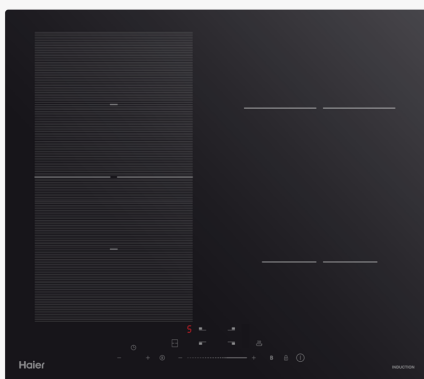

60cm 600 Series Induction Cooktop, 4 Zone, Flexi Zone

Black Glass

A compact cooktop with precise, instant-response induction technology and Flexi Zone.

- Four cook zones, including a Flexi Zone that can be paired to make a large cook surface
- Instant-response heating for busy lives
- Surface remains cool-to-touch until cookware is placed on it
- Designed to pair with a Haier wall oven in black glass

DIMENSIONS

Height	60 mm
Width	590 mm
Depth	520 mm

FEATURES & BENEFITS

Matching Design

The sleek black aesthetic matches the wider Haier family of appliances, pairing well with a black glass and stainless steel wall oven.

SPECIFICATIONS

Controls

Family match	Black & Stainless steel wall ovens
Timer	•
Touch and slide controls	•

Performance

Flexible zones	•
Heat settings	9 + Boost
Pause function	•
Sensor in coils	•

Power requirements