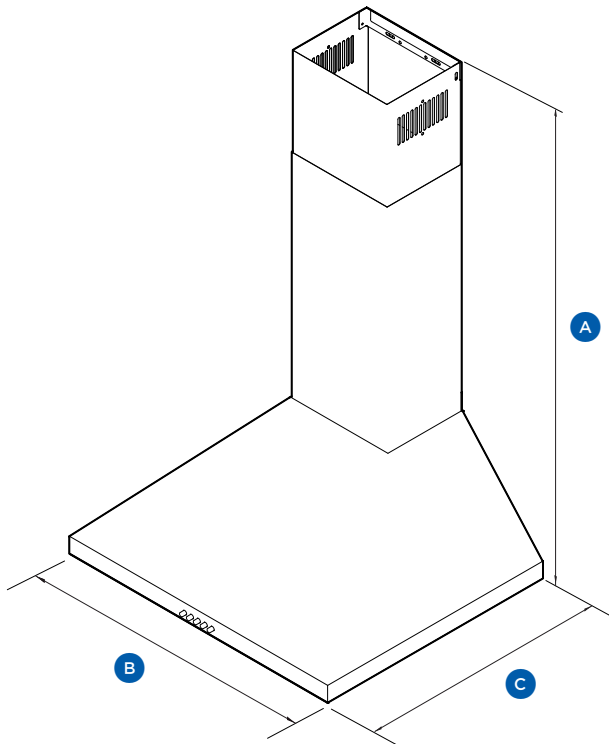

HCH60PLW1

Wall Rangehood, 60cm, Pyramid Chimney

Haier

Height

740 - 1220mm

Width

600mm

Depth

500mm

Weight (Packaged)

10kg

Weight (Product)

9 kg

FEATURES

- White
- 3 fan speeds
- 700m³/hr maximum air movement
- 2 mesh filters
- Push button control
- LED lights to illuminate the cooktop
- Maximum sound rating of 71dBA

Product Overview

PRODUCT DIMENSIONS

| | | mm |
|----------|----------------|------------|
| A | Overall height | 740 - 1220 |
| B | Overall width | 598 |
| C | Overall depth | 508 |

SERVICES

- Supply 220-240 V, 50 Hz
- Service 10 A
- Connection Flex cord with plug