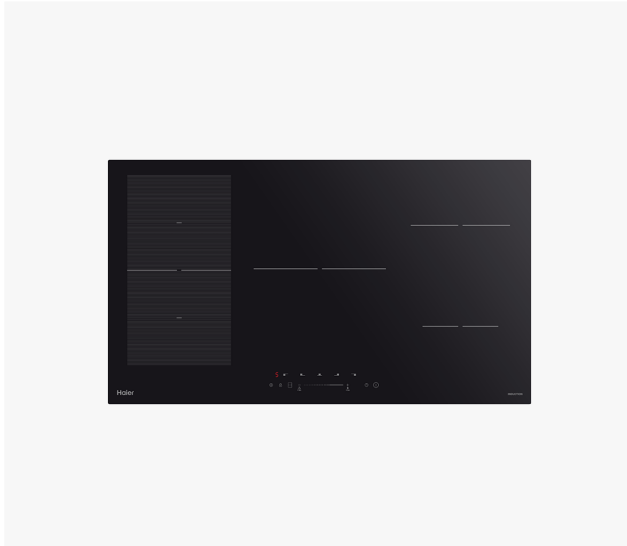

90cm 600 Series Induction Cooktop, 5 Zone, Flexi Zone

Black Glass

Create multiple dishes at once with precise, instant-response induction technology and Flexi Zone.

- Five cook zones, including a Flexi Zone that can be paired to make a large cook surface
- Instant-response heating for busy lives
- Surface remains cool-to-touch until cookware is placed on it
- Designed to pair with a Haier wall oven in black glass

DIMENSIONS

Height	60 mm
Width	900 mm
Depth	520 mm

FEATURES & BENEFITS

Matching Design

The sleek black aesthetic matches the wider Haier family of appliances, pairing well with a black glass and stainless steel wall oven.

SPECIFICATIONS

Controls

Family match	Black & Stainless steel wall ovens
Timer	•
Touch and slide controls	•

Performance

Flexible zones	•
Heat settings	9 + Boost
Pause function	•
Sensor in coils	•

Power requirements