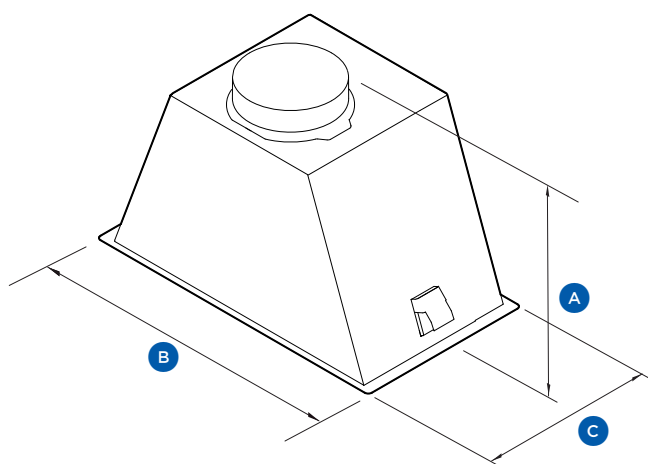

## ACCESSORIES

---

- Optional: Recirculation Filter
- 

The models shown in this Specification Guide (SG) may not be available in all markets and are subject to change at any time. Product specifications may vary from those shown. This SG should not be used as installation guidance for any product. Further information is required to safely and correctly install the products featured here. Specific installation guidance will be available with the product on delivery and on our website [haier.com](https://www.haier.com)

## PRODUCT DIMENSIONS

		mm
<b>A</b>	Overall height	305
<b>B</b>	Overall width	520
	Height without ducting adapter	275
<b>C</b>	Overall depth	290