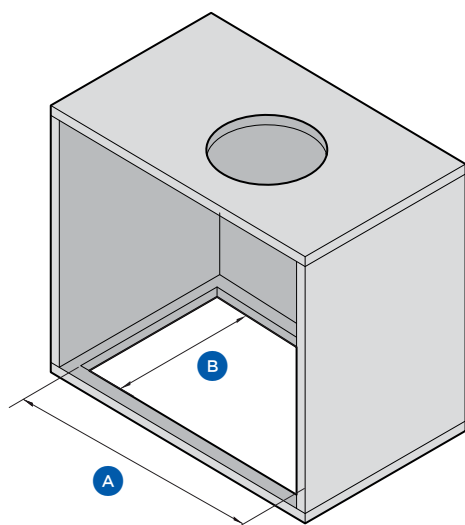

## PRODUCT DIMENSIONS

		mm
<b>A</b>	Overall height	305
<b>B</b>	Overall width	520
	Height without ducting adapter	275
<b>C</b>	Overall depth	290

## CAVITY DIMENSIONS

		mm
<b>A</b>	Overall width of the cutout	500
<b>B</b>	Overall depth of the cutout	265