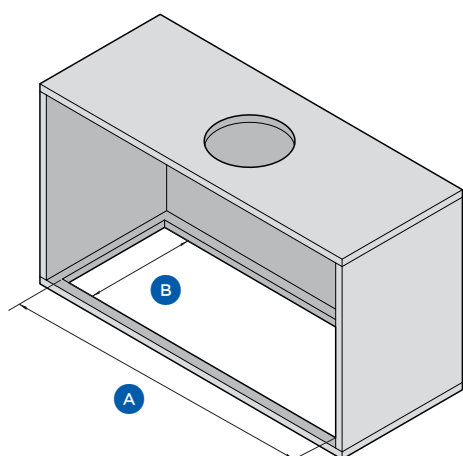

## CAVITY DIMENSIONS

		mm
<b>A</b>	Overall width of the cutout	500
<b>B</b>	Overall depth of the cutout	265

## SERVICES

- Supply 220-240 V, 50 Hz
- Service 10 A
- Connection Flex cord with plug

The models shown in this Specification Guide (SG) may not be available in all markets and are subject to change at any time. Product specifications may vary from those shown. This SG should not be used as installation guidance for any product. Further information is required to safely and correctly install the products featured here. Specific installation guidance will be available with the product on delivery and on our website [haier.com](http://haier.com)

## PRODUCT DIMENSIONS

		mm
<b>A</b>	Overall height	305
<b>B</b>	Overall width	850
	Height without ducting adapter	275
<b>C</b>	Overall depth	290

## CAVITY DIMENSIONS

		mm
<b>A</b>	Overall width of the cutout	830
<b>B</b>	Overall depth of the cutout	265