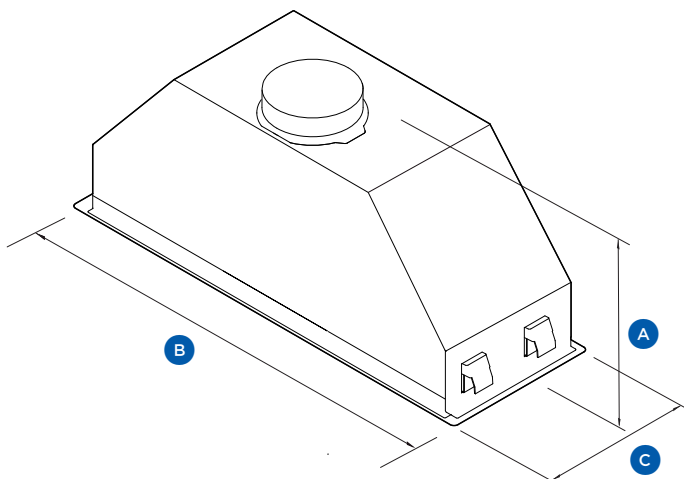

Product Overview

PRODUCT DIMENSIONS

		mm
A	Overall height	305
B	Overall width	850
	Height without ducting adapter	275
C	Overall depth	290