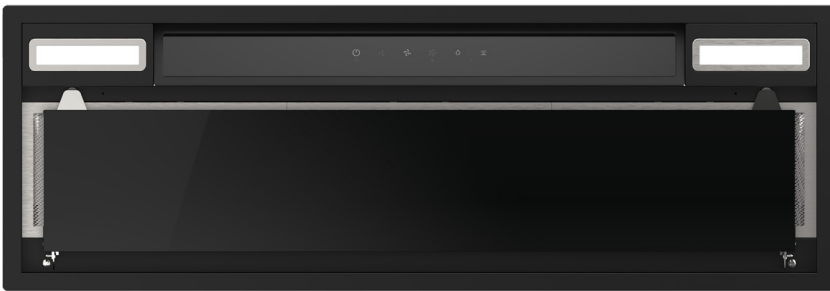

# Integrated Insert Rangehood

60cm and 90cm, Black

Haier

HPH60IMB2

HPH90IMB2