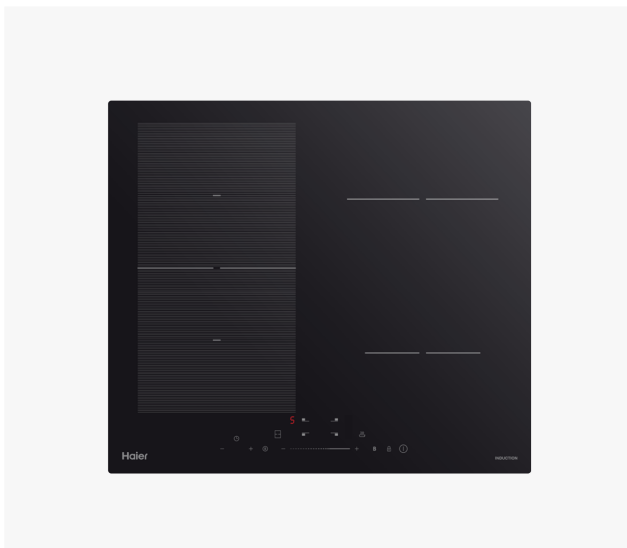

60cm 600 Series Induction Cooktop, 4 Zone, Flexi Zone

Black Glass

A compact cooktop with precise, instant-response induction technology and Flexi Zone.

- Four cook zones, including a Flexi Zone that can be paired to make a large cook surface
- Instant-response heating for busy lives
- Surface remains cool-to-touch until cookware is placed on it
- Designed to pair with a Haier wall oven in black glass

DIMENSIONS

Height	60 mm
Width	590 mm
Depth	520 mm

FEATURES & BENEFITS

Matching Design

The sleek black aesthetic matches the wider Haier family of appliances, pairing well with a black glass and stainless steel wall oven.

SPECIFICATIONS

Controls

Family match	Black & Stainless steel wall ovens
Timer	•
Touch and slide controls	•

Performance

Flexible zones	•
Heat settings	9 + Boost
Pause function	•
Sensor in coils	•

Power requirements