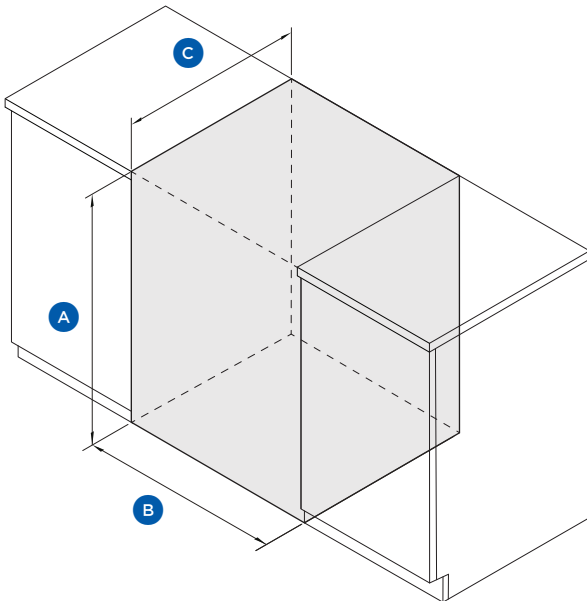

mm
A	Minimum height	900
B	Minimum width of cabinetry opening	600
C	Maximum depth	620

SERVICES

- Supply 220-240 V, 50 Hz
- AMP draw 32 A
- Connection Hard wired

The models shown in this Specification Guide (SG) may not be available in all markets and are subject to change at any time. Product specifications may vary from those shown. This SG should not be used as installation guidance for any product. Further information is required to safely and correctly install the products featured here. Specific installation guidance will be available with the product on delivery and on our website [haier.com](https://www.haier.com)