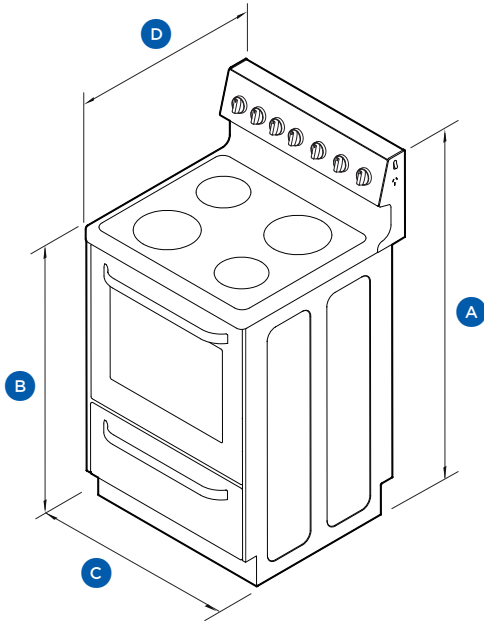

### FEATURES

---

- 85L capacity oven
  - Four electric cooking elements, catering to various cookware sizes
  - Wide temperature range of 50-250°C
  - Triple glazed glass door for improved insulation
  - Removable oven door and glass for easy cleaning
  - Adjustable feet and rollers for easy movement
  - Two power sockets and control dials on the rear side for added safety and convenience
  - 120-minute manual dial timer
  - Four oven functions: Traditional Bake, Bake, Grill, and Light
  - Storage drawer for additional convenience
- 

### ACCESSORIES

---

- 2 x Wire Shelves
  - 1 x Roasting Tray
  - 1 x Shallow Roasting Tray
  - 1 x Insert Rack
- 

The models shown in this Specification Guide (SG) may not be available in all markets and are subject to change at any time. Product specifications may vary from those shown. This SG should not be used as installation guidance for any product. Further information is required to safely and correctly install the products featured here. Specific installation guidance will be available with the product on delivery and on our website [haier.com](http://haier.com)

## PRODUCT DIMENSIONS

		mm
<b>A</b>	Overall height (including adjustable feet)	min 1143 max 1153
<b>B</b>	Height from floor to cooktop (excluding splashback)	min 900 max 910
<b>C</b>	Overall width	595
<b>D</b>	Overall depth	620